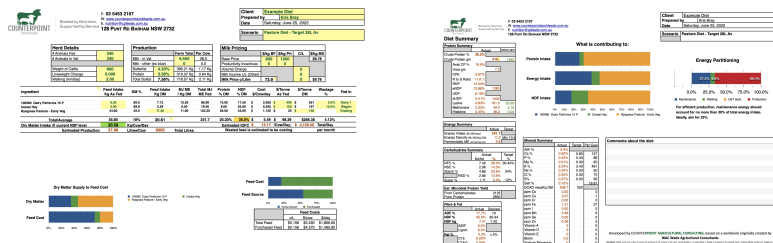

COUNTERPOINT
Stockfeeds

Dairy Performa Lactation Feeds

High performance pellets and grain mixes for lactating dairy cows

Dairy Performa Lactation Feeds are a high quality pelleted stockfeed, available in a range of protein levels to help meet the nutritional requirements of dairy cattle throughout the lactation when fed as a component of a complete diet.

Dairy Performa Lactation Feeds are manufactured from a range of cereal grains, legumes, protein meals, vitamins, minerals and other ingredients to supply the cow with quality energy and protein sources that complement the feeds typically available on dairy farms.

On-Farm Nutrition Service & Custom Formulations

Feed costs are the major cost faced by most dairy farms. Understanding and managing these cost effectively, particularly when faced with challenging economic and environmental conditions, is crucial for profitability.

Counterpoint Stockfeeds offer all bulk dairy customers a complimentary on-farm nutrition and feed budgeting service. Our qualified Consulting Nutritionists are available at any time to discuss the impact of different feeding strategies and feed purchasing decisions on the production and profitability of your farm.

When used in conjunction with our complimentary on-farm nutrition and feed budgeting service, **Dairy Performa Lactation Feeds** are an integral component of modern, profitable dairy farming.

Dairy Performa Lactation Feeds can be fed at rates up to 8 kg/head/day, as a component of a complete diet including pasture and other forage sources, effective fibre, and clean, fresh water.

Calculated Analysis (per Kg)¹

ME Ruminant:	12.0 MJ/kg
Crude Protein (CP):	12.0% - 21.0%
CP Equivalent:	Nil - 2.75%
Fat (typical):	2.50%
Starch (min):	40.0%
NDF (max):	25.0%
Calcium:	1.00%
Phosphorus:	0.40%
Magnesium:	0.30%
Salt (max added):	1.0%²
Urea (max added):	1.00%²

¹Dry Matter Basis at 88% Dry Matter
²As-Fed Basis

Presentation

- Pellets or Grain Mix

Feeding Guidelines

Feed to lactating dairy cattle at up to 2kgs/head/day, mixed with cereal grains. Ensure unrestricted access to clean, fresh water and a suitable source of effective fibre and suitable forage sources.

Follow with:

- **Dairy Performa Transition**
- or
- **Dairy Performa Lead Feed Pellet**

Counterpoint Stockfeeds is a locally owned, progressive stockfeed manufacturer located in the Murray River town of Barham, NSW. We manufacture quality pellets and grain mixes for the dairy, beef, sheep, pig, and poultry industries.

Our range of products are formulated by our qualified and experienced Nutritionists to cater for your individual needs.

Our Mill is accredited under FeedSafe® - the quality assurance program of the SFMCA. This ensures the products you receive are of the highest quality and standard.

counterpointstockfeeds.com.au

For product support and sales enquiries contact our Nutritionists on:

Phone: 03 5453 2107 Email: nutrition@cpfeeds.com.au

Document ID: PI 1001 Dairy Performa Lactation Feeds

Version: 220625

This version replaces all previous versions.